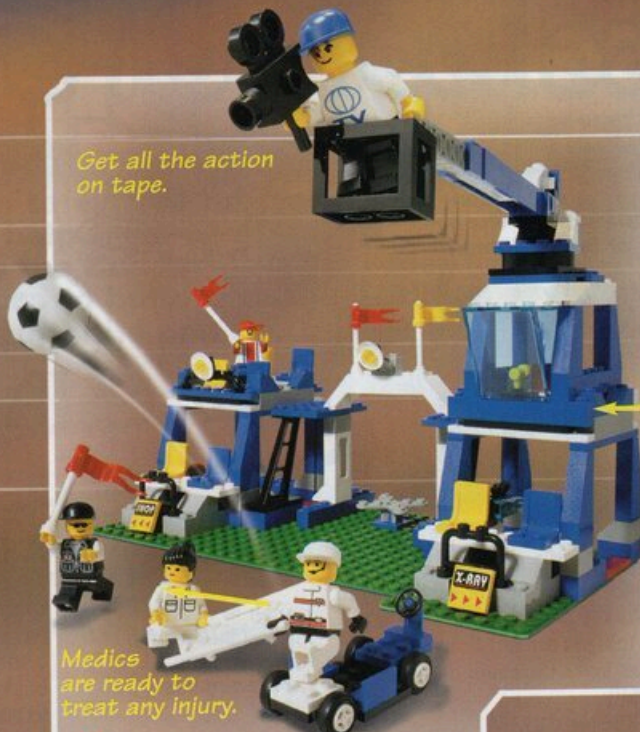

Keep score throughout the game.

F. #3403 Fans Grandstand with Scoreboard Ages 6-16. 79 pieces. \$14.99

Get all the action on tape.

Medics are ready to treat any injury.

G. #3408 Super Sport Coverage Ages 7-16. 213 pieces. \$29.99